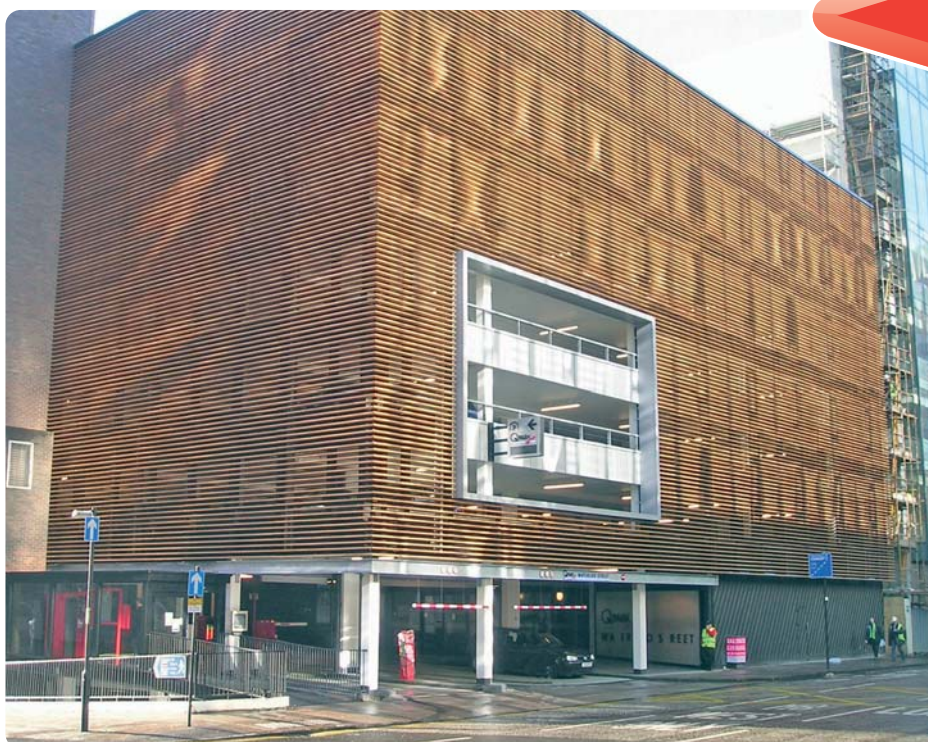

# Q-Park Complex, Waterloo Street, Glasgow, 2004.

Siberian Larch

**NON-COM**<sup>®</sup>  
EXTERIOR

Interesting Facts:

- **Implementation of a sketch design by HS:1 Architecture, Netherlands.**

Photography used with the kind permission of Foreco Dalfsen B.V., The Netherlands.